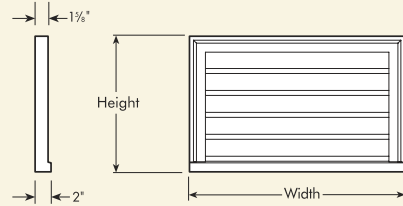

Half Round Louver with Decorative Trim and Keystone

DIMENSIONS

Part Number	Width	Height	Part Number	Vent Area
DECORATIVE (Non-venting Unit)		FUNCTIONAL (Venting Unit)		
HRLV36X18MTK	36"	18"	FHRLV36X18MTK	24 Sq. In.

Half Round Louver with Crosshead, Dentil and Keystone

DIMENSIONS

Part Number	Width	Height	Part Number	Vent Area
DECORATIVE (Non-venting Unit)		FUNCTIONAL (Venting Unit)		
HRLV29-6FKWD	41 5/8"	29"	FHRLV29-6FKWD	29 Sq. In.

Louver - Horizontal

UNATTACHED ACCESSORIES

DIMENSIONS

Part Number	Width	Height	Part Number	Vent Area	Keystone for Bricknould (Page 25 LV)
DECORATIVE (Non-venting Unit)		FUNCTIONAL (Venting Unit)			
LV27X17	26 7/8"	16 7/8"	FLV27X17	23 Sq. In.	KWM180M
LV32X12	32"	12"	FLV32X12	14 Sq. In.	KWM180M
LV32X16	32"	16"	FLV32X16	28 Sq. In.	KWM180M