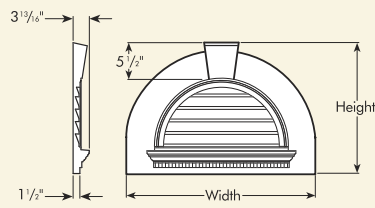

Half Round Louver with Decorative Trim and Keystone

DIMENSIONS

Part Number	Width	Height	Part Number	Vent Area
DECORATIVE (Non-venting Unit)		FUNCTIONAL (Venting Unit)		
HRLV36X18MTK	36"	18"	FHRLV36X18MTK	24 Sq. In.

Half Round Louver with Crosshead, Dentil and Keystone

DIMENSIONS

Part Number	Width	Height	Part Number	Vent Area
DECORATIVE (Non-venting Unit)		FUNCTIONAL (Venting Unit)		
HRLV29-6FKWD	41 5/8"	29"	FHRLV29-6FKWD	29 Sq. In.

Louver - Horizontal

UNATTACHED ACCESSORIES

DIMENSIONS

Part Number	Width	Height	Part Number	Vent Area	Keystone for Bricknould (Page 25 LV)
DECORATIVE (Non-venting Unit)		FUNCTIONAL (Venting Unit)			
LV27X17	26 7/8"	16 7/8"	FLV27X17	23 Sq. In.	KWM180M
LV32X12	32"	12"	FLV32X12	14 Sq. In.	KWM180M
LV32X16	32"	16"	FLV32X16	28 Sq. In.	KWM180M