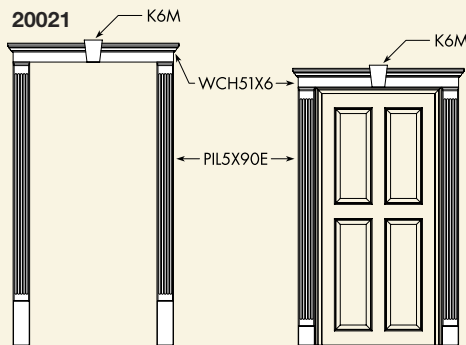

Fits overall door width of 36" - 40" and height of 80" - 90".

## Door Trim Kit

		CROSSHEAD INCLUDED		PILASTER INCLUDED		KEYSTONE INCLUDED	
							
		(Page 58 WD)		(Page 71 WD)		(Page 49 WD, 76 WD)	
Part Number	Part Number	Qty	Part Number	Qty	Part Number	Qty	
20020	DCH54X9	1	PIL7X90 (pair)	1	K9M	1	