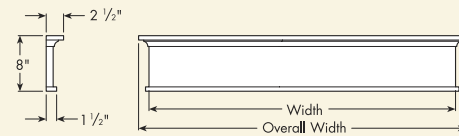

13" Traditional Window Crosshead with Dentil Trim

DIMENSIONS

Part Number	Width	Height	Overall Width	Projection
CCC82X13	82"	13 ⁵ / ₃₂ "	88 ²³ / ₃₂ "	5 ¹³ / ₃₂ "
CCC82X14BT	82"	14 ⁵ / ₃₂ "	88 ²³ / ₃₂ "	5 ¹³ / ₃₂ "

Part numbers in red indicate products with Bottom Trim, which add an inch to the height of the product.

8" CHA Crosshead with Bottom Trim

DIMENSIONS

Part Number	Width	Height	Overall Width	Projection
CHA26X8BT	26"	8"	29"	2 1/2"
CHA28X8BT	28"	8"	31"	2 1/2"
CHA30X8BT	30"	8"	33"	2 1/2"
CHA32X8BT	32"	8"	35"	2 1/2"
CHA48X8BT	48"	8"	51"	2 1/2"
CHA52X8BT	52"	8"	55"	2 1/2"
CHA204X8BT	204"	8"	207"	2 1/2"

Part numbers in red indicate products with Bottom Trim, which add an inch to the height of the product.