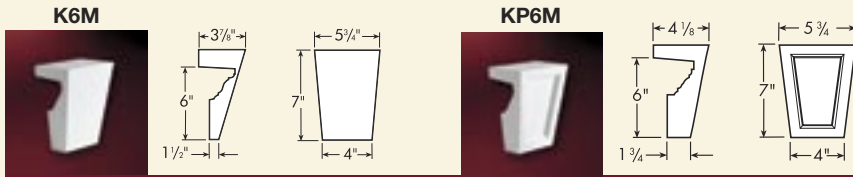

## Window Trim Keystone Accessories For Crossheads

Moulded on back side to fit Crosshead profile.

### Keystone for 6" and 7" Crosshead with Bottom Trim