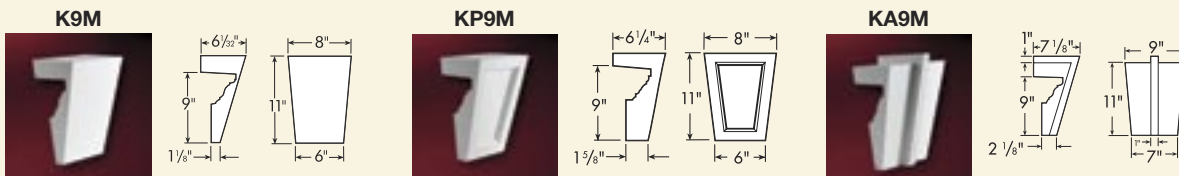

Moulded on back side to fit Crosshead profile.

Keystone for 9" and 10" Crosshead with Bottom Trim

CROSSHEAD MATCH

Part Number	9" Crosshead (Page 8 WD - 11 WD)	10" Crosshead with Bottom Trim (Page 8 WD - 11 WD)
K9M	YES	YES
KP9M	YES	YES
KA9M	YES	YES