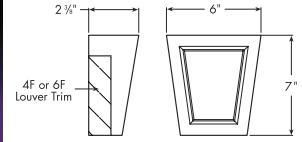

Recessed Panel Keystone for 6F Louver Trim

Part Number

KP6TF

Louvers Match: All 6F Louver Trim

Moulding Match: FLT159 (Page 3 ML)