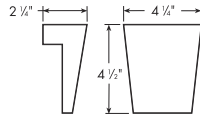

LOUVER KEYSTONE ACCESSORIES (continued)

Keystone for 4F Louver Trim

Part Number

K4TF

Louvers Match: All 4F Louver Trim

Moulding Match: FLT152 (Page 3 ML)

Keystone for 6F Louver Trim

Part Number