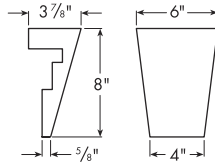

Louvers Match: FLV18X24-4FFWCH