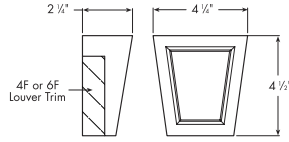

K6TF

Louvers Match: All 6F Louver Trim

Moulding Match: FLT159 (Page 3 ML)

Recessed Panel Keystone for 4F Louver Trim

Part Number

KP4TF

Louvers Match: All 4F Louver Trim

Moulding Match: FLT152 (Page 3 ML)