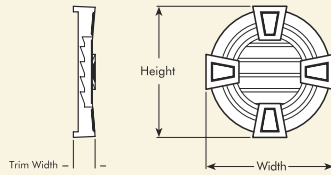

## Round Louver with Trim

### DIMENSIONS

Part Number	Width	Height	Trim Width	Vent Area	Part Number	Vent Area
<b>DECORATIVE</b> (Non-venting Unit)				<b>FUNCTIONAL</b> (Venting Unit)		
RLV32-2F	32"	32"	2"	—	FRLV32-27	38 Sq. In.

### DIMENSIONS

Part Number	Diameter	Width	Height	Trim Width	Part Number	Vent Area
<b>DECORATIVE</b> (Non-venting Unit)				<b>FUNCTIONAL</b> (Venting Unit)		
RLV16MTK	16"	17 1/8"	17 1/8"	3 5/16"	FRLV16MTK	4 Sq. In.
RLV18MTK	18"	19 1/8"	19 1/8"	3 5/16"	FRLV18MTK	4 Sq. In.
RLV24MTK	23 7/8"	25"	25"	3 5/32"	FRLV24MTK	11 Sq. In.
RLV30MTK	30"	31 1/8"	31 1/8"	3 5/16"	FRLV30MTK	35 Sq. In.
RLV32MTK	31 5/8"	33 1/4"	33 1/4"	4 11/16"	FRLV32MTK	26 Sq. In.
RLV40MTK	40"	41 1/4"	41 1/4"	3 5/16"	FRLV40MTK	76 Sq. In.