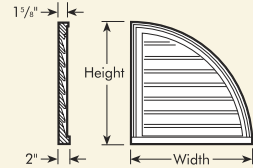

### Quarter Round Louver - Left

DIMENSIONS				
Part Number	Width	Height	Part Number	Vent Area
<b>DECORATIVE</b> (Non-venting Unit)			<b>FUNCTIONAL</b> (Venting Unit)	
QLLV24	24"	24"	FQLLV24	26 Sq. In.
QLLV36	36"	36"	FQLLV36	67 Sq. In.
QLLV48	48"	48"	FQLLV48	128 Sq. In.

### Quarter Round Louver - Right

DIMENSIONS				
Part Number	Width	Height	Part Number	Vent Area
<b>DECORATIVE</b> (Non-venting Unit)			<b>FUNCTIONAL</b> (Venting Unit)	
QRLV24	24"	24"	FQRLV24	26 Sq. In.
QRLV36	36"	36"	FQRLV36	67 Sq. In.
QRLV48	48"	48"	FQRLV48	128 Sq. In.