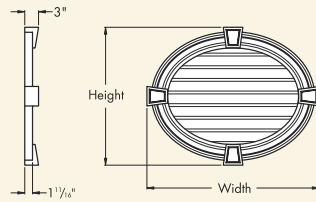

Oval Louver - Horizontal with Decorative Trim

DIMENSIONS

Part Number	Width	Height	Part Number	Vent Area
DECORATIVE (Non-venting Unit)		FUNCTIONAL (Venting Unit)		
OVL35X28-215	35 1/2"	28"	FOVL35X28-215	41 Sq. In.
OVL56X41-215	56"	41 1/2"	FOVL56X41-215	119 Sq. In.

Oval Louver - Horizontal with Decorative Trim and Keystone

DIMENSIONS

Part Number	Width	Height	Part Number	Vent Area
DECORATIVE (Non-venting Unit)		FUNCTIONAL (Venting Unit)		
OVL35X28K215	37 1/2"	30"	FOVL35X28K215	41 Sq. In.
OVL56X41K215	58"	43 1/2"	FOVL56X41K215	119 Sq. In.

Oval Louver - Vertical with Decorative Trim and Keystone

DIMENSIONS

Part Number	Width	Height	Part Number	Vent Area
DECORATIVE (Non-venting Unit)		FUNCTIONAL (Venting Unit)		
OVL28X35K215V	30"	37 1/2"	FOVL28X35K215V	41 Sq. In.