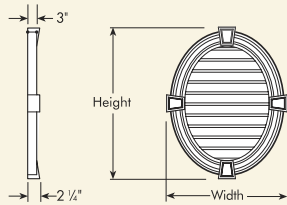

Oval Louver - Horizontal with Decorative Trim

DIMENSIONS

Part Number	Width	Height	Part Number	Vent Area
DECORATIVE (Non-venting Unit)		FUNCTIONAL (Venting Unit)		
OVL35X28-215	35 1/2"	28"	FOVL35X28-215	41 Sq. In.
OVL56X41-215	56"	41 1/2"	FOVL56X41-215	119 Sq. In.

Oval Louver - Horizontal with Decorative Trim and Keystone

DIMENSIONS

Part Number	Width	Height	Part Number	Vent Area
DECORATIVE (Non-venting Unit)		FUNCTIONAL (Venting Unit)		
OVL35X28K215	37 1/2"	30"	FOVL35X28K215	41 Sq. In.
OVL56X41K215	58"	43 1/2"	FOVL56X41K215	119 Sq. In.

Oval Louver - Vertical with Decorative Trim and Keystone

DIMENSIONS

Part Number	Width	Height	Part Number	Vent Area
DECORATIVE (Non-venting Unit)		FUNCTIONAL (Venting Unit)		
OVL28X35K215V	30"	37 1/2"	FOVL28X35K215V	41 Sq. In.