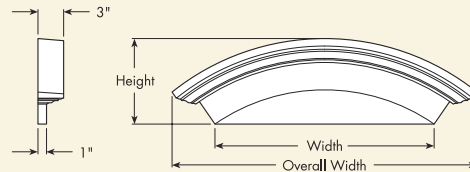

Window Crosshead Segment (continued)

UNATTACHED ACCESSORIES

DIMENSIONS						
Part Number	Width	Height	Trim Width	Breastboard Width	Overall Width	Keystone (Page 51 WD)
WCHSEG30X10	29 7/8"	10 3/8"	4 5/8"	39 1/8"	43 3/8"	K10SEG
WCHSEG34X10	34"	10"	5"	44"	48 1/4"	K10SEG
WCHSEG36X10	36"	10 1/2"	4 1/2"	45"	49 1/4"	K10SEG
WCHSEG38X12	37 3/4"	12 1/8"	5 1/4"	48 1/4"	52 1/2"	—
WCHSEG43X10	43"	10 1/2"	2 1/2"	48"	52 1/4"	K10SEG
WCHSEG44X10	44"	10 3/8"	4 5/8"	53 1/4"	57 1/2"	K10SEG
WCHSEG60X10	60"	10 3/8"	4 5/8"	69 1/4"	73 1/2"	K10SEG
WCHSEG64X10	64"	10 3/8"	4 5/8"	73 1/4"	77 1/2"	K10SEG
WCHSEG72X10	72"	10 1/2"	4 1/2"	81"	85 1/4"	K10SEG
WCHSEG76X10	76"	10 3/8"	4 5/8"	85 1/4"	89 1/2"	K10SEG
WCHSEG80X10	80"	10"	4 5/8"	89 1/4"	93 1/2"	K10SEG
WCHSEG97X10	96 3/4"	10 3/8"	4 5/8"	106"	110 1/4"	K10SEG

TIP: Window Crossheads can also be used in a Door Crosshead application.

6" Window Crosshead Arch Solid

UNATTACHED ACCESSORIES

ATTACHED ACCESSORIES

DIMENSIONS					
Part Number	Width	Height	Overall Width	Keystone (Page 49 WD)	Keystone (Recessed Panel) (Page 49 WD)
WCH6ARS26X10	25 5/8"	10"	35 21/32"	K6M	KP6M
WCH6ARS34X10	34"	10"	42 7/8"	K6M	KP6M
WCH6ARS66X13	66"	13"	74 1/2"	K6M	KP6M